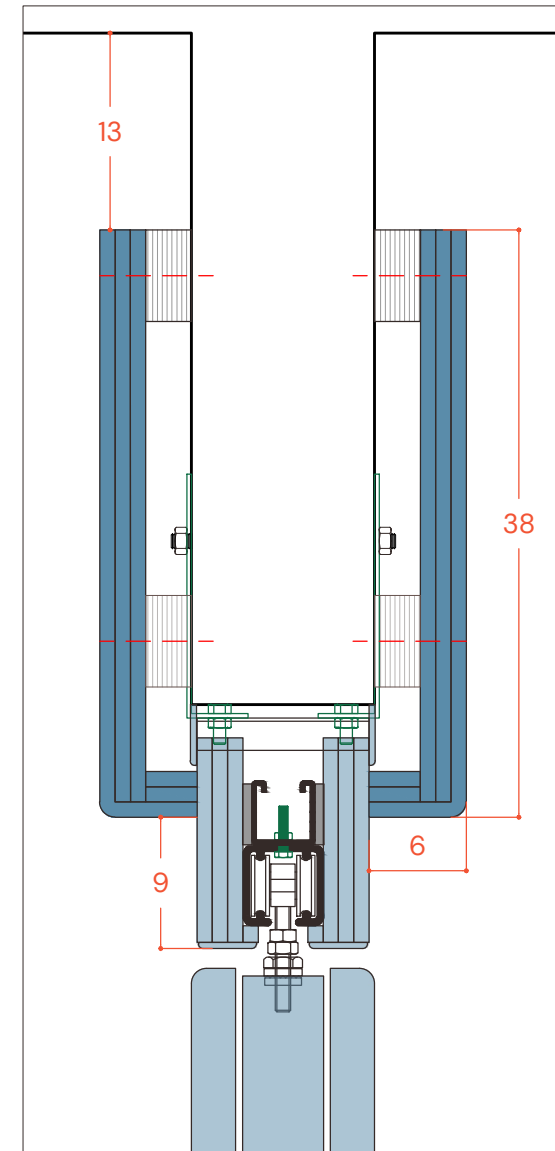

Sezione verticale - scala 1:5

Archicart® | Area srl
via Strada 17 34/C
95018 Riposto (CT) - Italy
+39 095 74 153 74
www.archicart.com
info@archicart.com

**PAPER MO-WALL T -
Veletta superiore**

data 24/02/2026